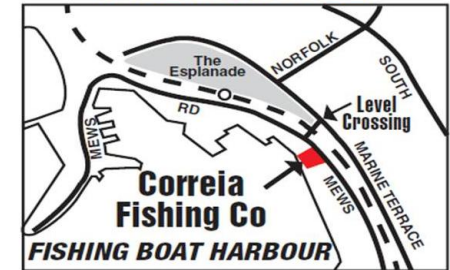

MON & TUES

PUBLIC HOLIDAYS

Tel: 9335 6674

FREMANTLE

Monday - Friday

Correia Fishing Co

2 Mews Road, Fremantle
(next to 'Endeavour Replica
shed at Fishing Boat Harbour)

Correia Fishing Co