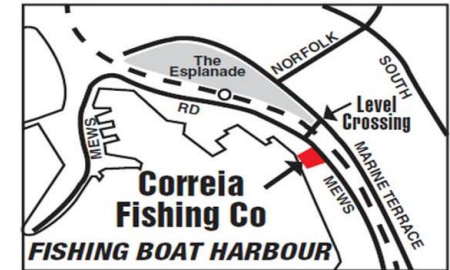

MON & TUES

PUBLIC HOLIDAYS

Tel: 9335 6674

FREMANTLE

Monday - Friday

Correia Fishing Co

2 Mews Road, Fremantle
(next to 'Endeavour Replica
shed at Fishing Boat Harbour)

Correia Fishing Co